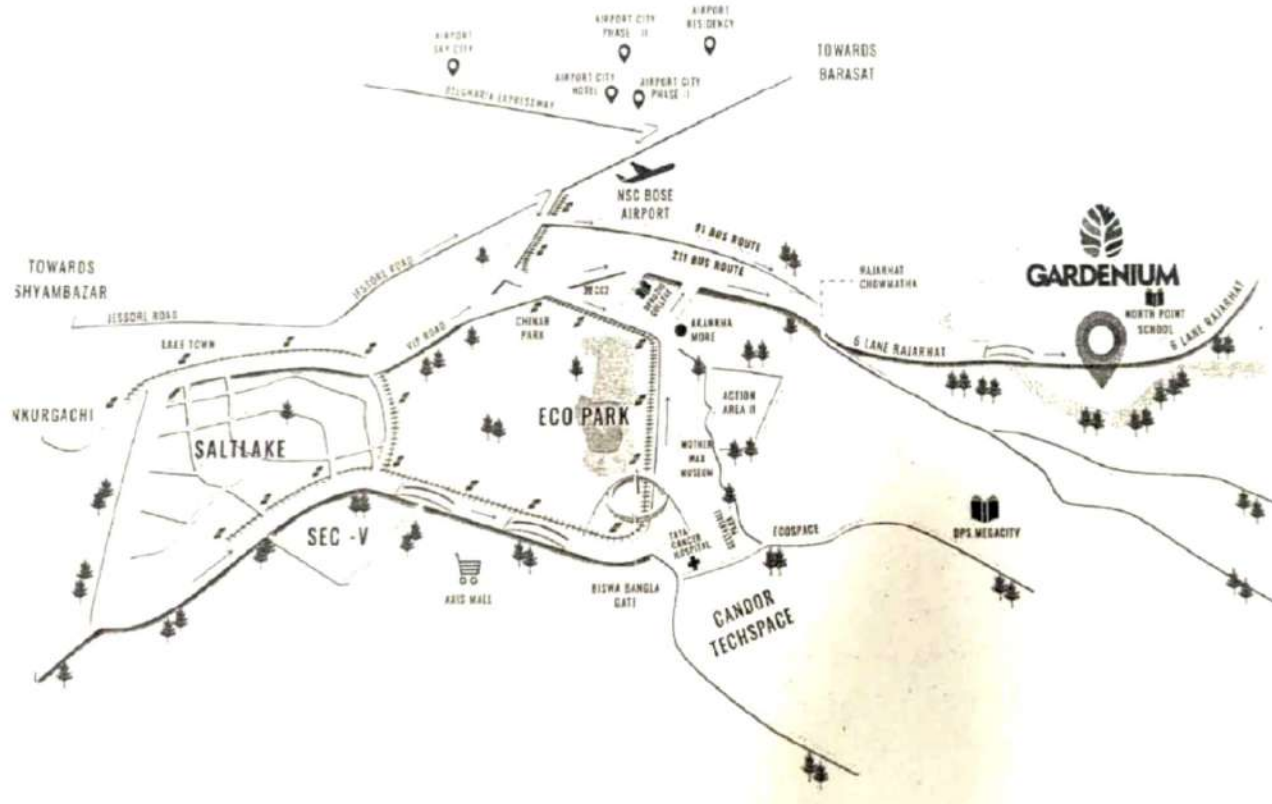

Mouza – Matiagacha, J.L. No. – 187, Touzi No. – 146, Pargana Anowarpur, Kirtipur – II Gram Panchayat, P.S. – Rajarhat, Dist. – North 24 Parganas, Kolkata – 700135.

LOCATION MAP

LAT: 22.627169 N
LONG: 88.521306 E